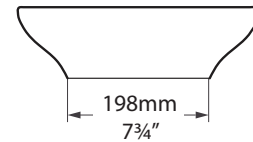

Section AA

*All measurements subject to +/-5% tolerance

l = 550mm / 21⁵/₈"
w = 340mm / 13³/₈"
h = 100mm / 3⁷/₈"

 28

 1³/₄ gallons

 13

 0 gallons

.dwg | .dxf | .skp www.vandabaths.com