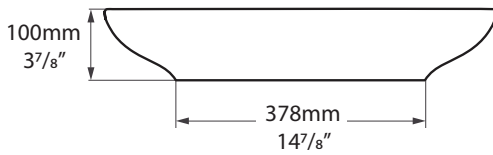

Cabrits 55

VB-CAB-55-NO / VB-CAB55-xx-NO

Top view

Front view

Side view

Section AA

*All measurements subject to +/-5% tolerance

l = 550mm / 21⁵/₈"
w = 340mm / 13³/₈"
h = 100mm / 3⁷/₈"

28

1³/₄ gallons

13

0 gallons

.dwg | .dxf | .skp www.vandabaths.com

Massachusetts Code: Approved
cUPC listing by IAPMO: File No. 6970

VA/1181/10/Feb19