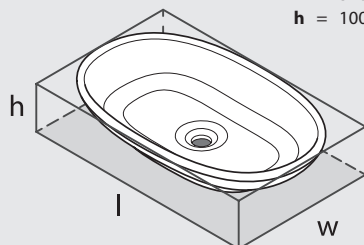

Collections connexes / Colecciones relacionadas

Cabrits

Tubo faucet - TU-16

Cabrits 55

VB-CAB-55-NO / VB-CAB55-xx-NO

Top view

Front view

Side view

Section AA

*All measurements subject to +/-5% tolerance

l = 550mm / 21⁵/₈"
w = 340mm / 13³/₈"
h = 100mm / 3⁷/₈"

 28

 1³/₄ gallons

 13

 0 gallons

.dwg | .dxf | .skp www.vandabaths.com