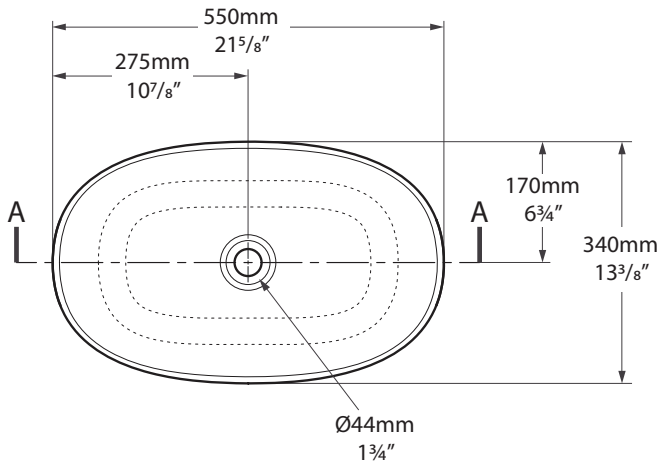

Collections connexes / Colecciones relacionadas

Cabrits

Tubo faucet - TU-16

Cabrits 55

VB-CAB-55-NO / VB-CAB55-xx-NO

Top view

Front view

Side view

Section AA

*All measurements subject to +/-5% tolerance

l = 550mm / 21⁵/₈"
w = 340mm / 13³/₈"
h = 100mm / 3⁷/₈"

 28

 1³/₄ gallons

 13

 0 gallons

.dwg | .dxf | .skp www.vandabaths.com